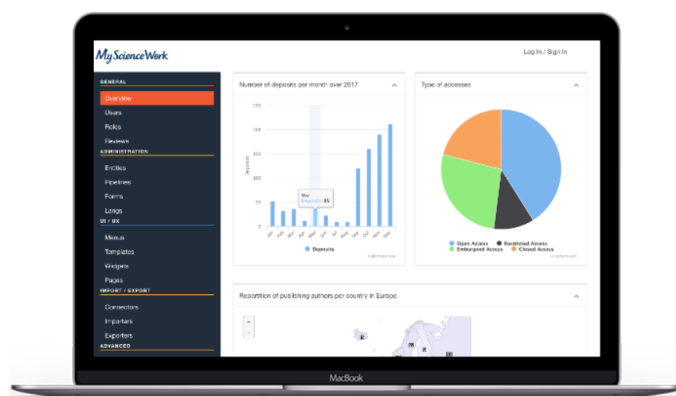

SIRIUS

Innovation data analytics on scholarly content

Let's give meaning to scientific data!

A multi-disciplinary scientific and technological watch on one of the most important databases of publications and patents in the world.

Simplify your scientific watch by integrating it in your information system and stay informed in real time about the latest trends in innovation and research.

Indexed and analyzed content:

90 M

scientific
publications